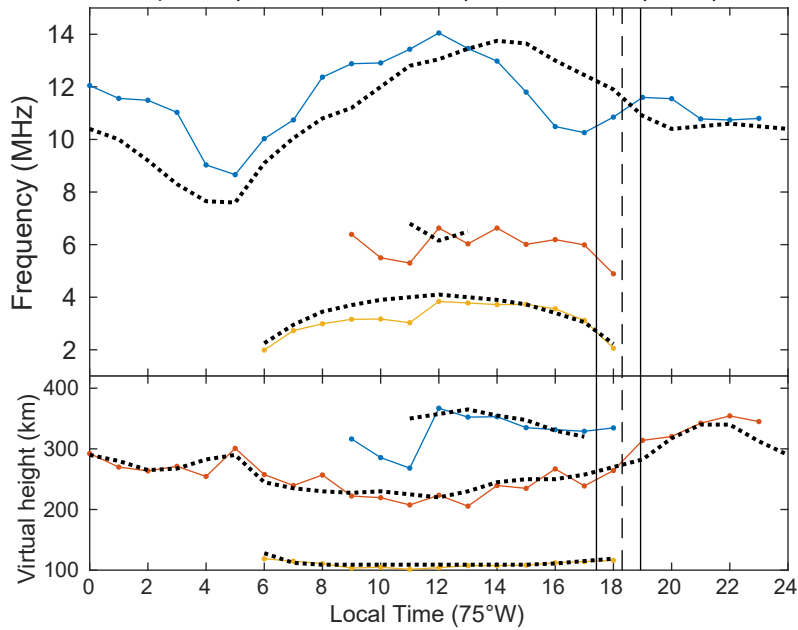

Chillán (36.64°S, 71.99°W) 02-10-2024 (55 %)

Concepción (36.79°S, 73.03°W) 12-11-1966 (49 %)

Concepción (36.79°S, 73.03°W) 11-09-2007 (49 %)

Concepción (36.79°S, 73.03°W) 03-11-1994 (45 %)

Concepción (36.79°S, 73.03°W) 04-02-1981 (43 %)

Chillán (36.64°S, 71.99°W) 30-04-2022 (34 %)