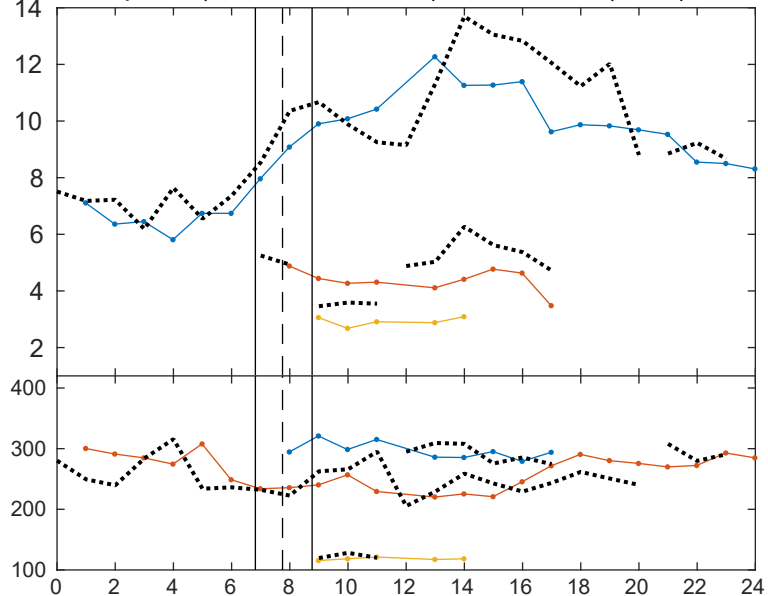

Chillán (36.64°S, 71.99°W) 02-10-2024 (55 %)

Concepción (36.79°S, 73.03°W) 12-11-1966 (49 %)

Concepción (36.79°S, 73.03°W) 11-09-2007 (49 %)

Concepción (36.79°S, 73.03°W) 03-11-1994 (45 %)

Concepción (36.79°S, 73.03°W) 04-02-1981 (43 %)

Chillán (36.64°S, 71.99°W) 30-04-2022 (34 %)