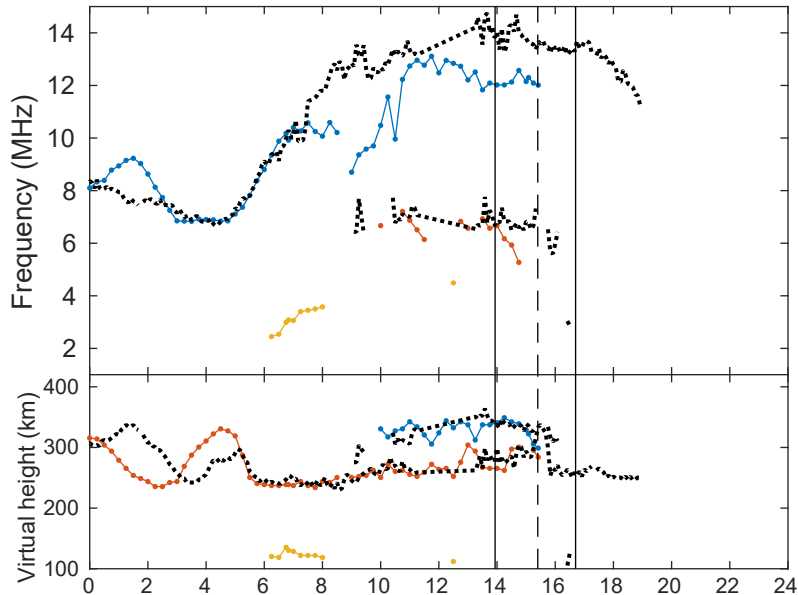

Chillán (36.64°S, 71.99°W) 02-10-2024 (55 %)

Concepción (36.79°S, 73.03°W) 12-11-1966 (49 %)

Concepción (36.79°S, 73.03°W) 11-09-2007 (49 %)

Concepción (36.79°S, 73.03°W) 03-11-1994 (45 %)

Concepción (36.79°S, 73.03°W) 04-02-1981 (43 %)

Chillán (36.64°S, 71.99°W) 30-04-2022 (34 %)