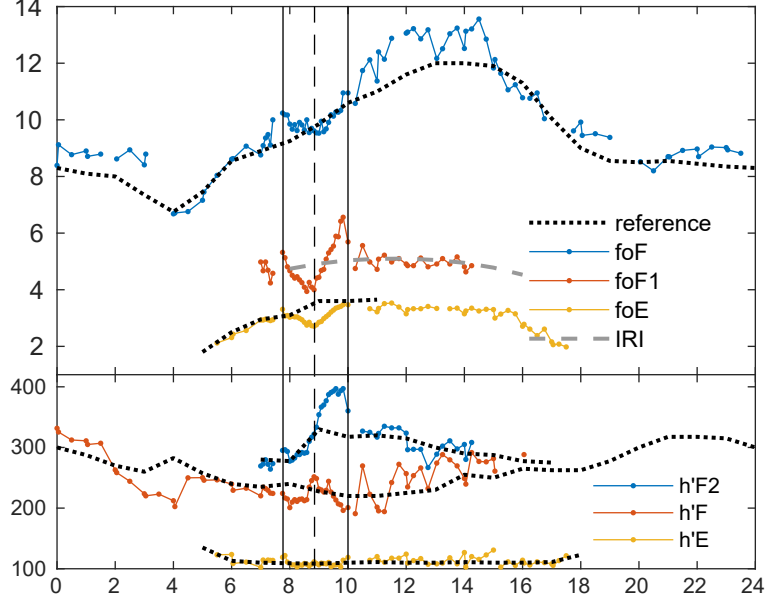

Chillán (36.64°S, 71.99°W) 02-10-2024 (55 %)

Concepción (36.79°S, 73.03°W) 12-11-1966 (49 %)

Concepción (36.79°S, 73.03°W) 11-09-2007 (49 %)

Concepción (36.79°S, 73.03°W) 03-11-1994 (45 %)

Concepción (36.79°S, 73.03°W) 04-02-1981 (43 %)

Chillán (36.64°S, 71.99°W) 30-04-2022 (34 %)