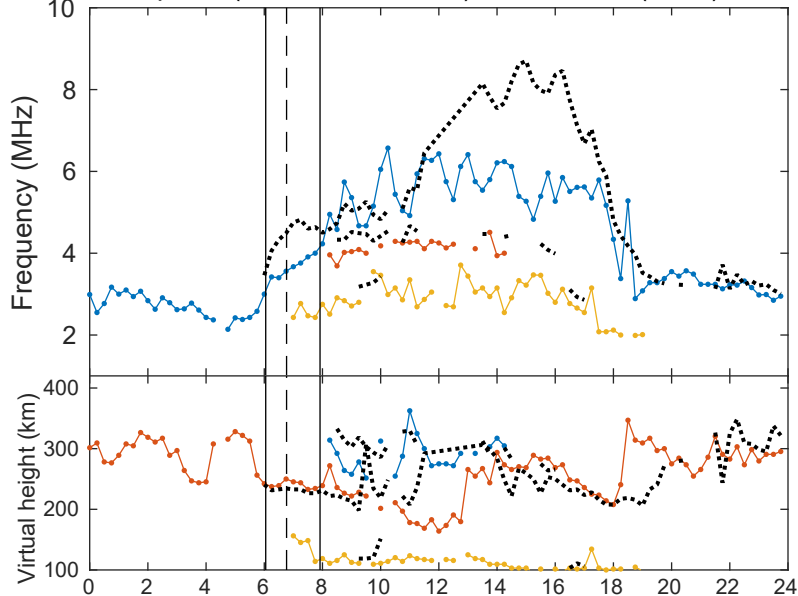

Chillán (36.64°S, 71.99°W) 02-10-2024 (55 %)

Concepción (36.79°S, 73.03°W) 12-11-1966 (49 %)

Concepción (36.79°S, 73.03°W) 11-09-2007 (49 %)

Concepción (36.79°S, 73.03°W) 03-11-1994 (45 %)

Concepción (36.79°S, 73.03°W) 04-02-1981 (43 %)

Chillán (36.64°S, 71.99°W) 30-04-2022 (34 %)