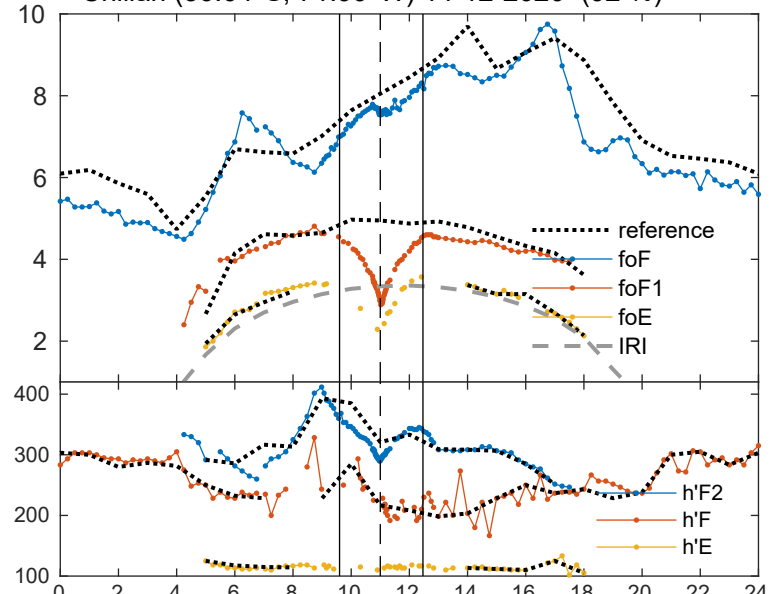

Concepción (36.79°S, 73.03°W) 12-10-1958 (95 %)

Chillán (36.64°S, 71.99°W) 14-12-2020 (92 %)

Concepción (36.79°S, 73.03°W) 04-01-1973 (78 %)

Concepción (36.79°S, 73.03°W) 25-01-1963 (73 %)

Chillán (36.64°S, 71.99°W) 13-11-2012 (63 %)

Concepción (36.79°S, 73.03°W) 29-03-1987 (58 %)