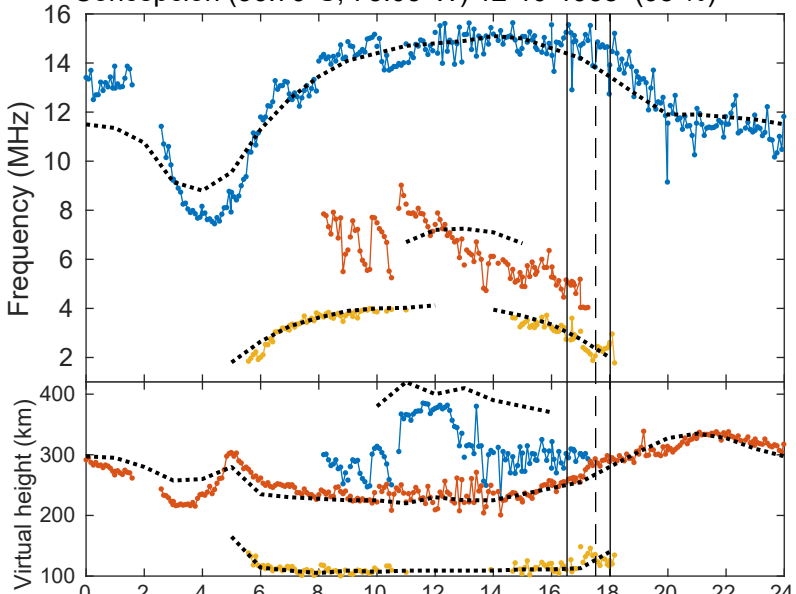

Concepción (36.79°S, 73.03°W) 12-10-1958 (95 %)

Chillán (36.64°S, 71.99°W) 14-12-2020 (92 %)

Concepción (36.79°S, 73.03°W) 04-01-1973 (78 %)

Concepción (36.79°S, 73.03°W) 25-01-1963 (73 %)

Chillán (36.64°S, 71.99°W) 13-11-2012 (63 %)

Concepción (36.79°S, 73.03°W) 29-03-1987 (58 %)