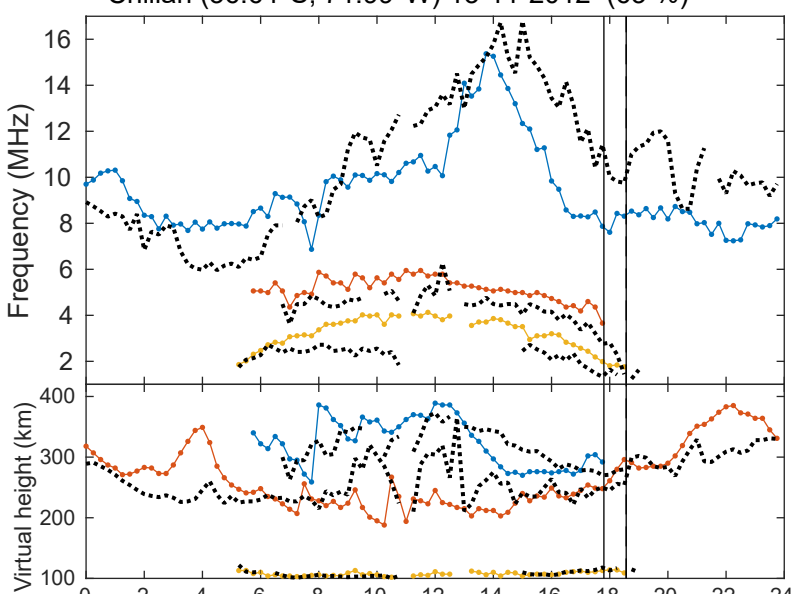

Concepción (36.79°S, 73.03°W) 12-10-1958 (95 %)

Chillán (36.64°S, 71.99°W) 14-12-2020 (92 %)

Concepción (36.79°S, 73.03°W) 04-01-1973 (78 %)

Concepción (36.79°S, 73.03°W) 25-01-1963 (73 %)

Chillán (36.64°S, 71.99°W) 13-11-2012 (63 %)

Concepción (36.79°S, 73.03°W) 29-03-1987 (58 %)