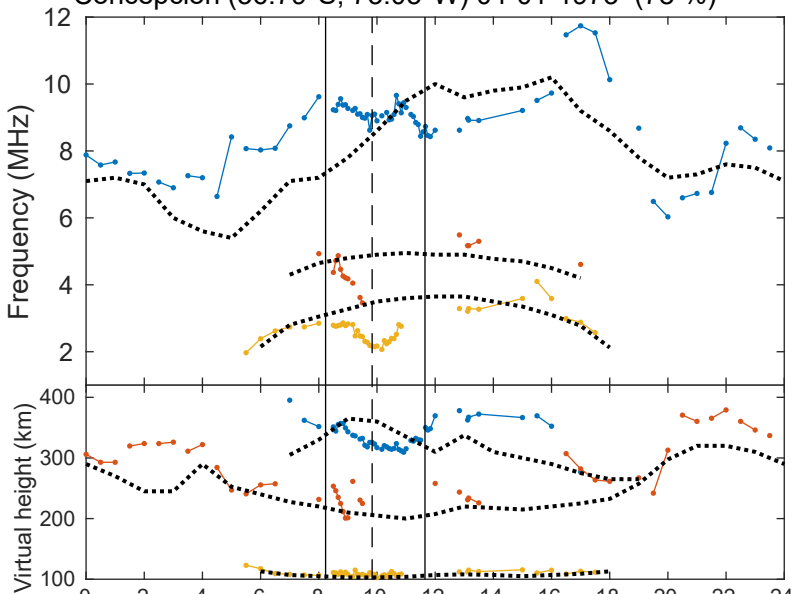

Concepción (36.79°S, 73.03°W) 12-10-1958 (95 %)

Chillán (36.64°S, 71.99°W) 14-12-2020 (92 %)

Concepción (36.79°S, 73.03°W) 04-01-1973 (78 %)

Concepción (36.79°S, 73.03°W) 25-01-1963 (73 %)

Chillán (36.64°S, 71.99°W) 13-11-2012 (63 %)

Concepción (36.79°S, 73.03°W) 29-03-1987 (58 %)