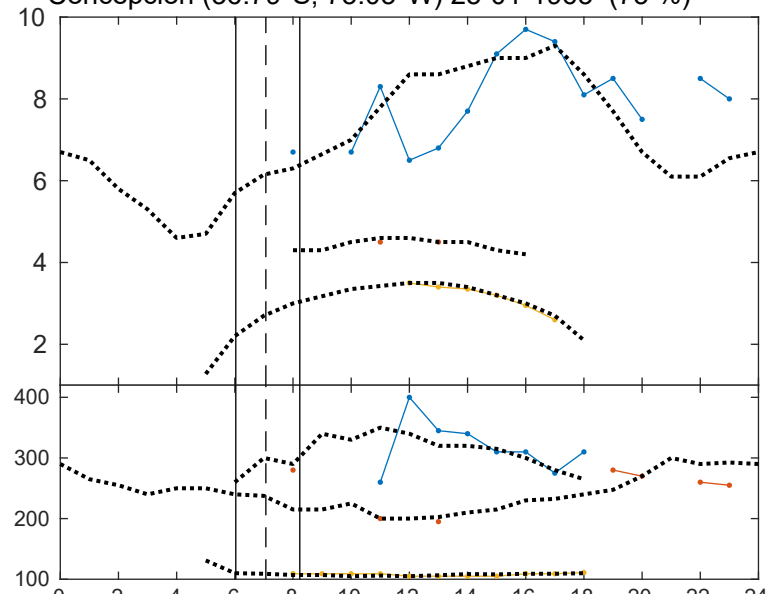

Concepción (36.79°S, 73.03°W) 12-10-1958 (95 %)

Chillán (36.64°S, 71.99°W) 14-12-2020 (92 %)

Concepción (36.79°S, 73.03°W) 04-01-1973 (78 %)

Concepción (36.79°S, 73.03°W) 25-01-1963 (73 %)

Chillán (36.64°S, 71.99°W) 13-11-2012 (63 %)

Concepción (36.79°S, 73.03°W) 29-03-1987 (58 %)