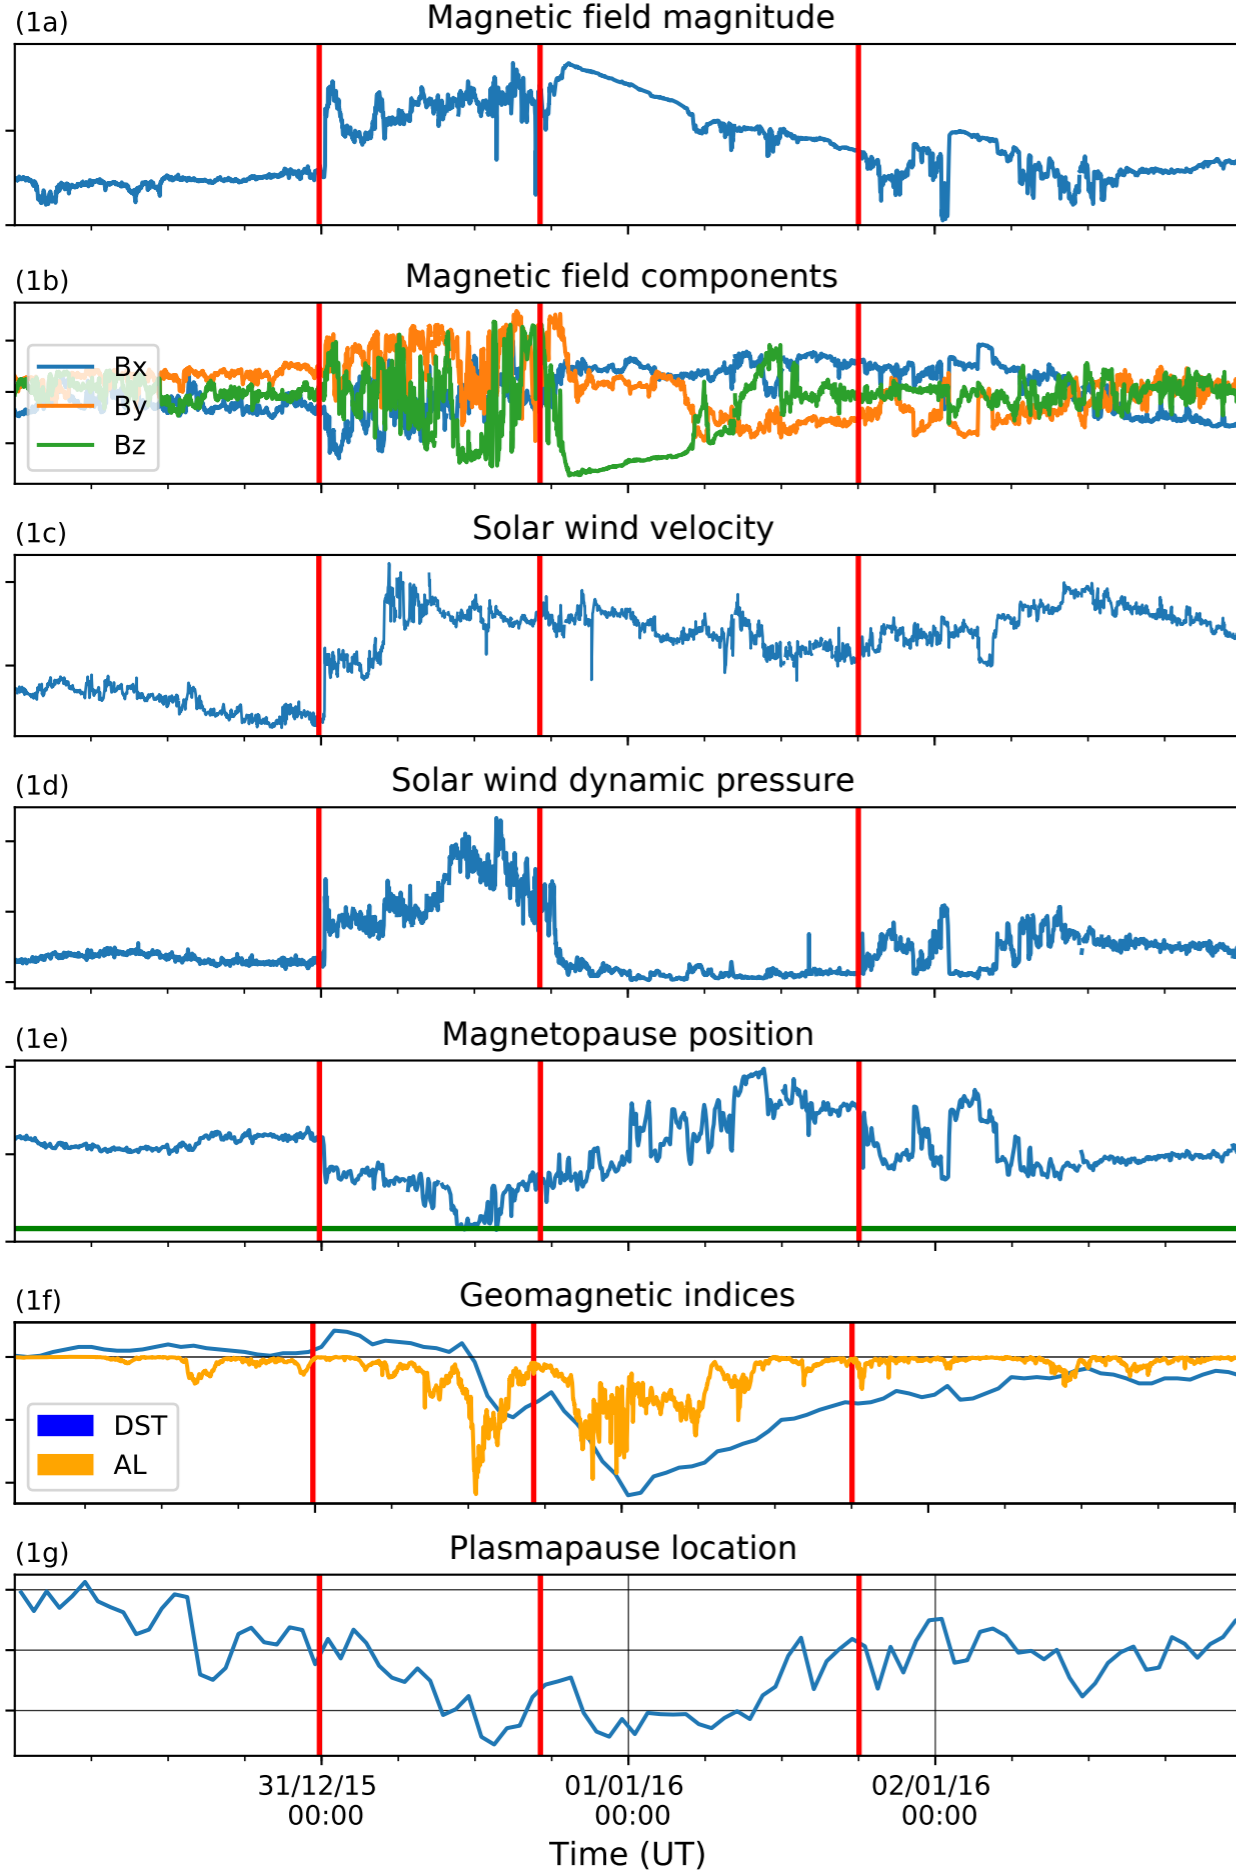

# Solar wind conditions

## Event 1 : 30/12/2015 – 02/01/2016

## Event 2 : 26/06/2013 – 30/06/2013