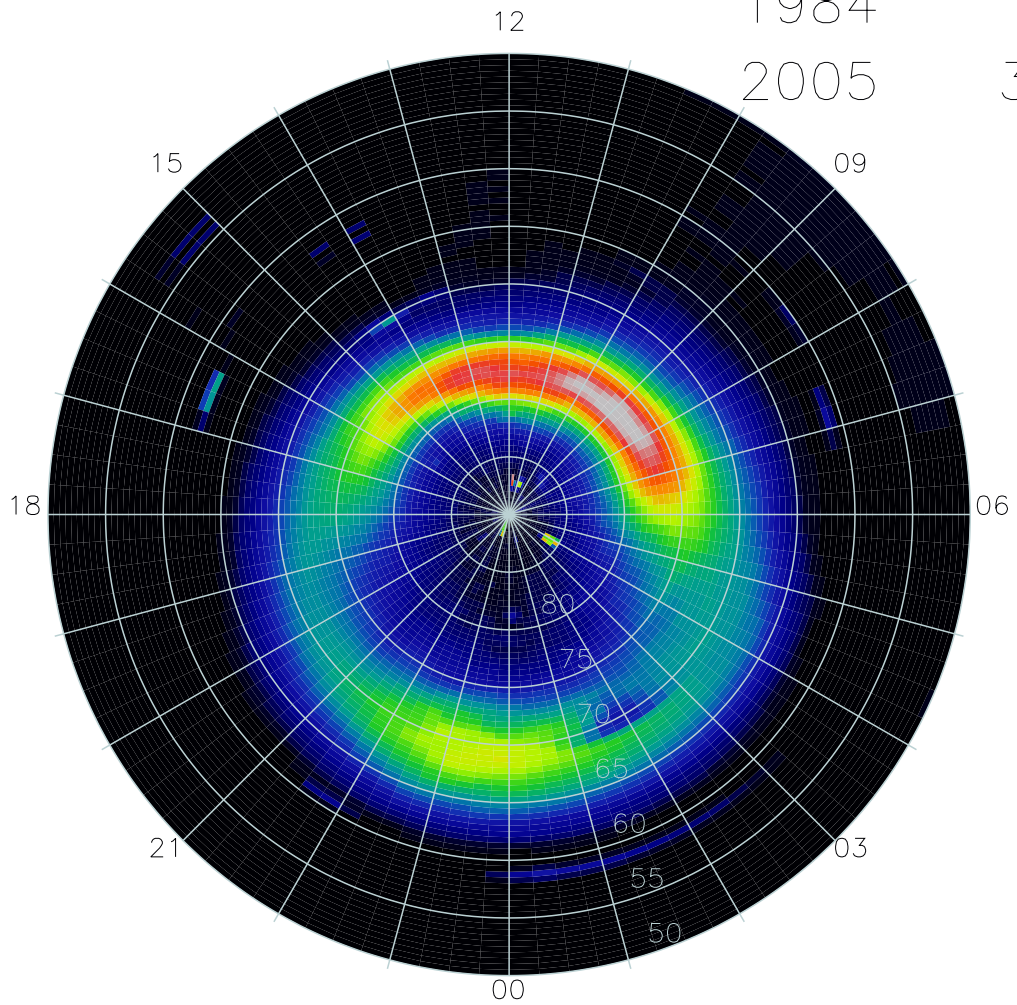

Total #/s for 2003 304 52200
6.2e+25/s

1984 1
2005 365

17552 Satellite-days