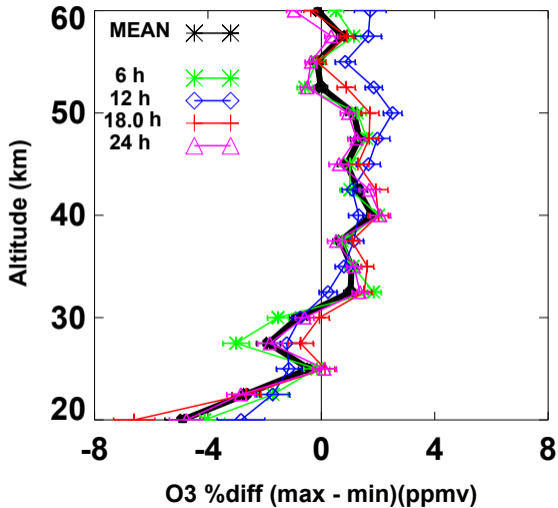

(a) SABER O3_96 (ppmv)

32.0° lat

LSTNRM 0

**(b) SABER O3_96 (ppmv)**

44.0° lat

LSTNRM 0