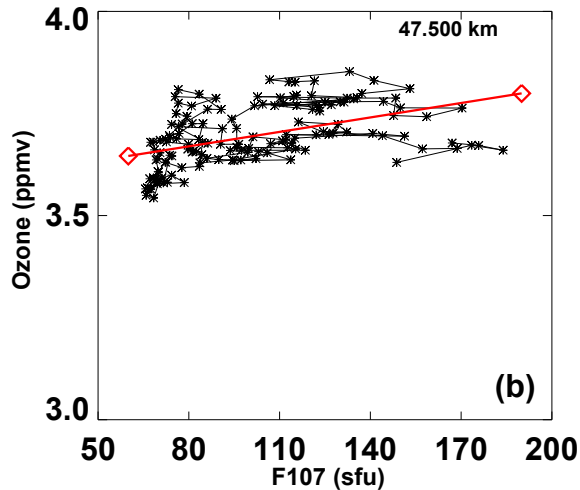

SABER O3_96 (ppmv) LST: mean
0.0° lat 0.285 (%)

SABER O3_96 (ppmv) LST: 12.0–18.0 h
0.0° lat 3.247 (%)

SABER ktemp (K) LST: mean
0.0° lat 1.225 (K)

SABER ktemp (K) LST: 12.0–18.0 h
0.0° lat 0.319 (K)