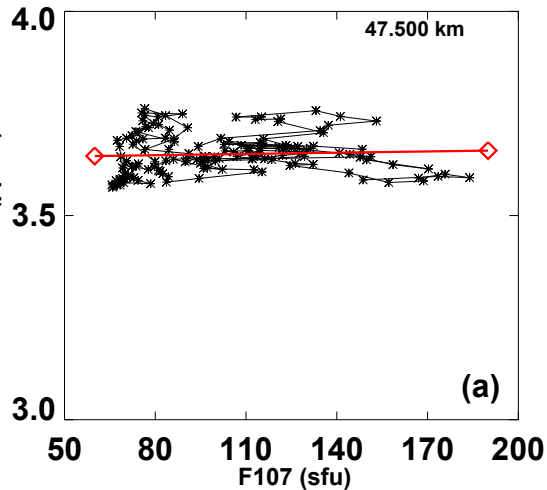

SABER O3_96 (ppmv) LST: mean
0.0° lat 0.285 (%)

SABER O3_96 (ppmv) LST: 12.0–18.0 h
0.0° lat 3.247 (%)

SABER ktemp (K) LST: mean
0.0° lat 1.225 (K)

SABER ktemp (K) LST: 12.0–18.0 h
0.0° lat 0.319 (K)