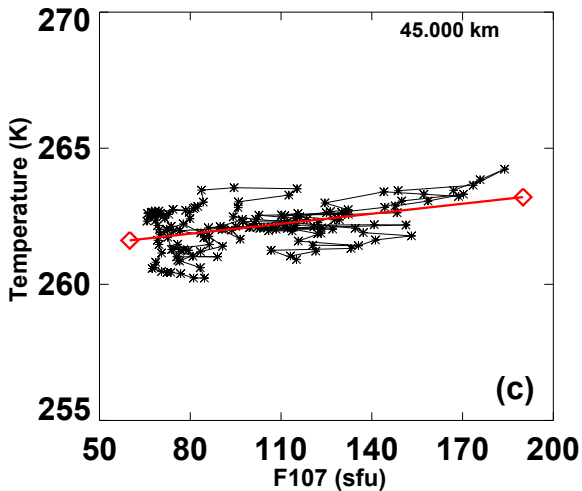

SABER O3_96 (ppmv) LST: mean
0.0° lat 0.285 (%)

SABER O3_96 (ppmv) LST: 12.0–18.0 h
0.0° lat 3.247 (%)

SABER ktemp (K) LST: mean
0.0° lat 1.225 (K)

SABER ktemp (K) LST: 12.0–18.0 h
0.0° lat 0.319 (K)