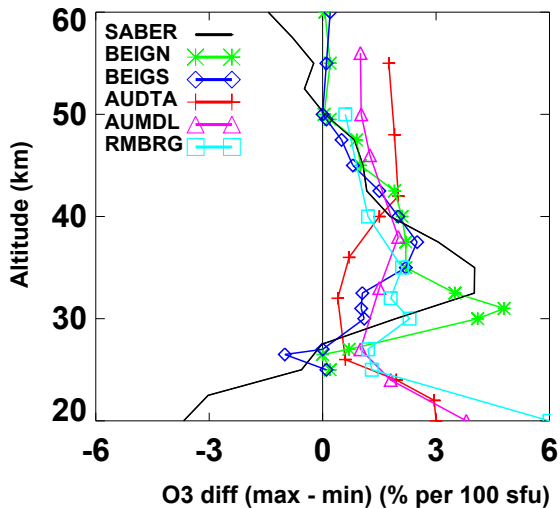

(a) SABER O3_96 (ppmv) Mean
-24.0 24.0° lat

(b) SABER ktemp (K) Mean
-24.0 24.0° lat