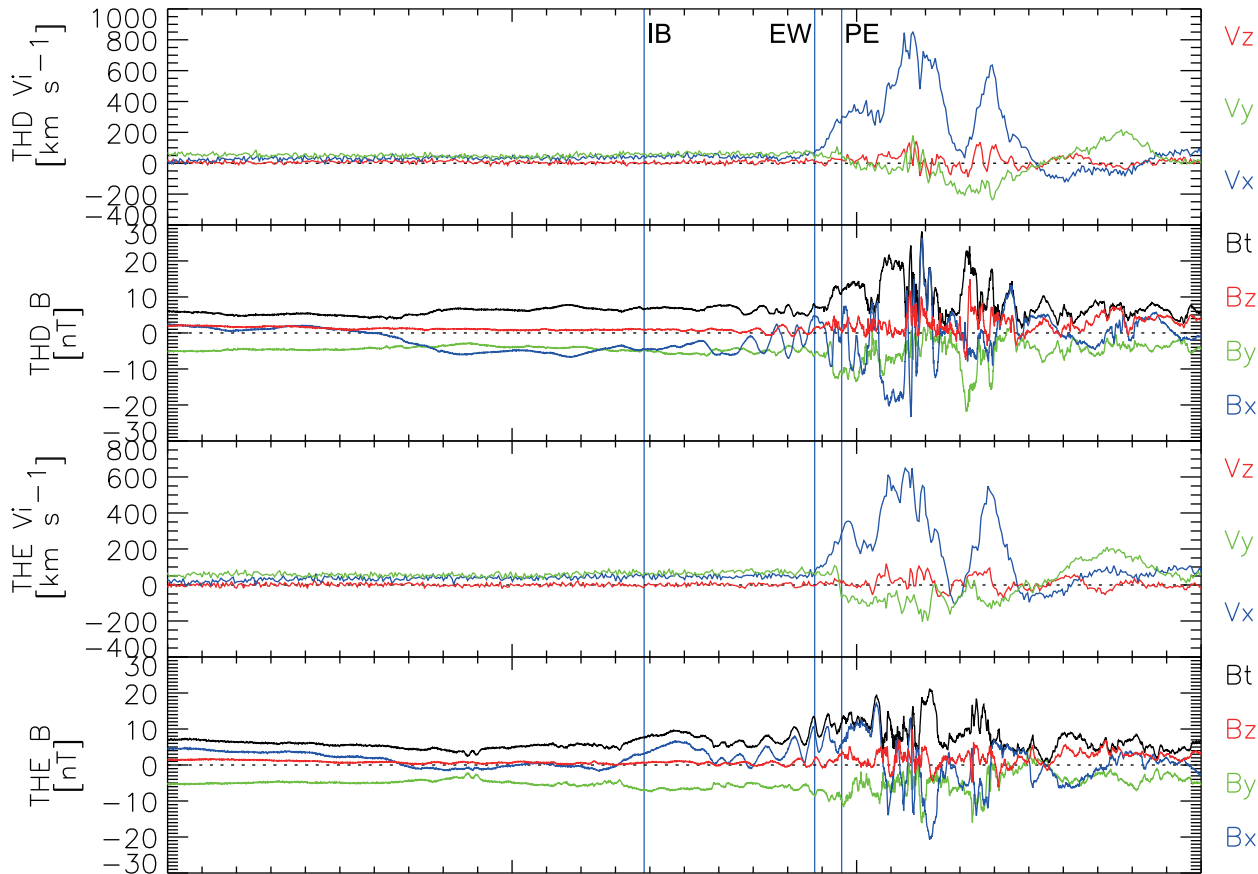

THEMIS D & E

THD X Re	-11.0	-11.1	-11.1	-11.1
THD Y Re	3.4	3.3	3.1	3.0
THD Z Re	-2.3	-2.3	-2.4	-2.4
THE X Re	-10.4	-10.5	-10.6	-10.7
THE Y Re	4.2	4.1	4.0	3.9
THE Z Re	-2.1	-2.2	-2.2	-2.3
hh:mm	05:10	05:20	05:30	05:40
2008 Feb	25			